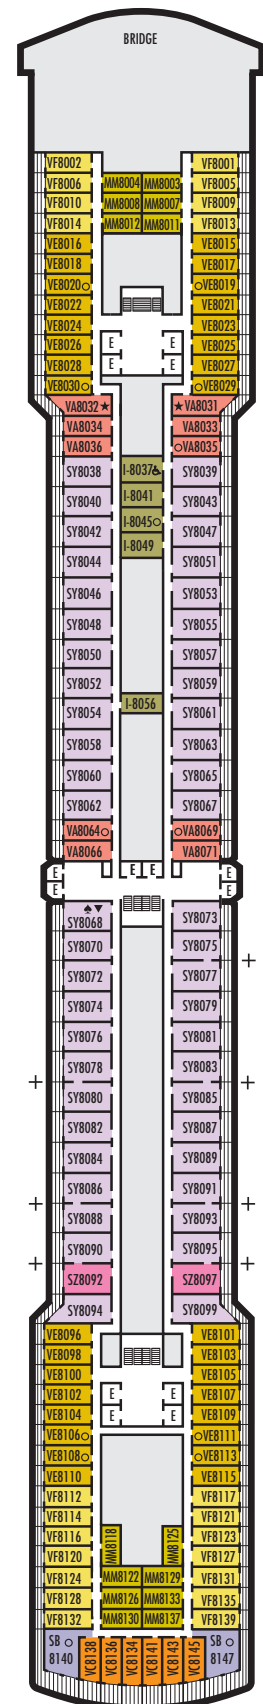

VERANDAH SUITES

SB
Neptune Suites: 2 lower beds convertible to 1 king-size bed, bathroom with dual sink vanity, full-size whirlpool bath & shower & additional shower stall, large sitting area, dressing room, private verandah, 1 sofa bed for 2 persons, floor-to-ceiling windows.
Approximately 500–712 sq. ft. including verandah.

SY SZ
Signature Suites: 2 lower beds convertible to 1 queen-size bed, bathroom with dual sink vanity, full-size whirlpool bath & shower & additional shower stall, large sitting area, private verandah, 1 sofa bed for 1 person, floor-to-ceiling windows.
Approximately 372–384 sq. ft. including verandah.

VERANDAH STATEROOMS

VA VC VE VF
Verandah: 2 lower beds convertible to 1 queen-size bed, bathtub & shower, sitting area, private verandah, floor-to-ceiling windows.
Approximately 212–359 sq. ft. including verandah.

INTERIOR STATEROOMS

I MM
Large or Standard: 2 lower beds convertible to 1 queen-size bed, shower.
Approximately 151–233 sq. ft.