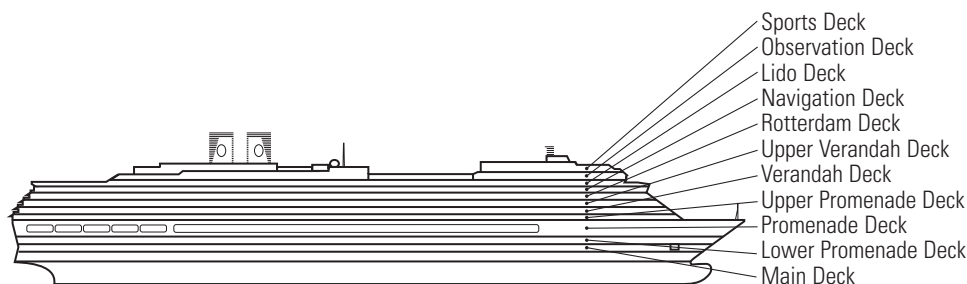

MS ZUIDERDAM

DECK PLANS & STATEROOMS

The deck plans are color-coded by category of stateroom, and the category letter precedes the stateroom number in each room. All staterooms are equipped with interactive LED television with On Demand movies, programming and multichannel music; mini-bar; mini-safe; data port; telephone.

Important Note: Not all staterooms within each category have the same furniture configuration and/or facilities. Appropriate symbols within the rooms on the deck plans describe differences from the stateroom descriptions below.

All information is subject to change.

STATEROOM SYMBOL LEGEND

- Quad (2 lower beds, 1 sofa bed, 1 upper)
- Triple (2 lower beds, 1 sofa bed)
- △ Partial sea view
- × Fully obstructed view
- + Connecting rooms
- Shower only
- ♠ Single sink vanity
- Staterooms have solid steel verandah railings instead of clear-view Plexiglas® railings
- ♿ Suites SC6175 & SC6164 are fully accessible, bathtub and roll-in shower. Suite SS6108 and staterooms I-8037, VB6004, VB6003, D1100, C1082, C1081, J1074, K1012 & K1011 are fully accessible, roll-in shower only.
- ▼ Suites SY8068, SY5002 & SY5001 are fully accessible with single side approach to the bed, bathtub and roll-in shower
- ★ Staterooms VA8032, VA8031, VA6049, VA5140, VA5137, VA5054, VA5051, VA4132, VA4131, H4090, H4089, VA4052 & VA4051 are ambulatory accessible, roll-in shower only