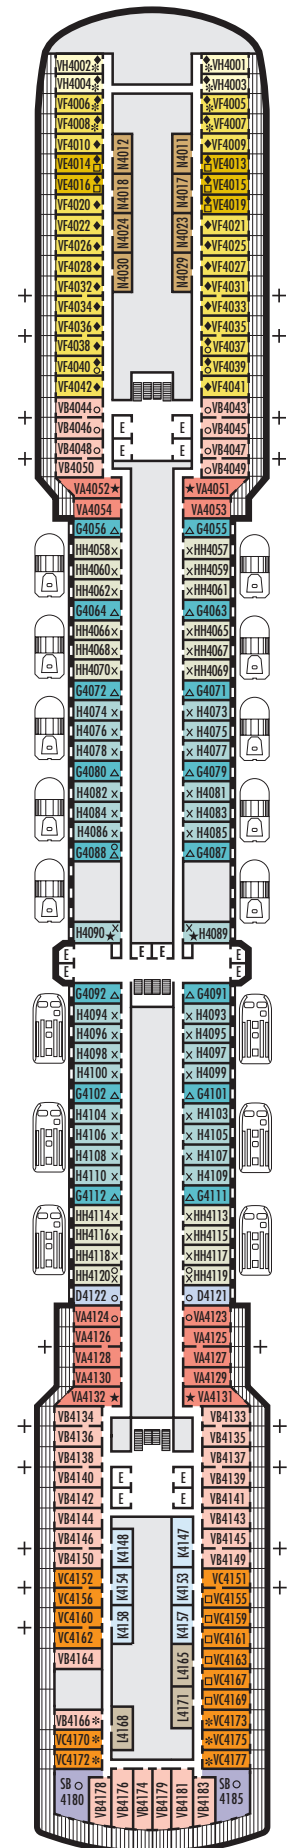

**OCEAN-VIEW STATEROOMS**

- C ■ D ■ DD ■ E ■ F
- Large:** 2 lower beds convertible to 1 queen-size bed, bathtub & shower.  
Approximately 174–180 sq. ft.

**INTERIOR STATEROOMS**

- J
- Large:** 2 lower beds convertible to 1 queen-size bed, shower.  
Approximately 151–233 sq. ft.
- K
- Large or Standard:** 2 lower beds convertible to 1 queen-size bed, shower.  
Approximately 151–233 sq. ft.

**VERANDAH STATEROOMS**

**VA VB VC VE VF VH**  
**Verandah:** 2 lower beds convertible to 1 queen-size bed, bathtub & shower, sitting area, private verandah, floor-to-ceiling windows. Approximately 212–359 sq. ft. including verandah.

**OCEAN-VIEW STATEROOMS**

**D**  
**Large:** 2 lower beds convertible to 1 queen-size bed, bathtub & shower. Approximately 174–180 sq. ft.

**G H HH**  
**Large:** 2 lower beds convertible to 1 queen-size bed, bathtub & shower. All G-category staterooms have partial sea views. All H- & HH-category staterooms have fully obstructed views. Approximately 174–180 sq. ft.

**INTERIOR STATEROOMS**

**K**  
**Large or Standard:** 2 lower beds convertible to 1 queen-size bed, shower. Approximately 151–233 sq. ft.

**L N**  
**Standard:** 2 lower beds convertible to 1 queen-size bed, shower. Approximately 151–233 sq. ft.