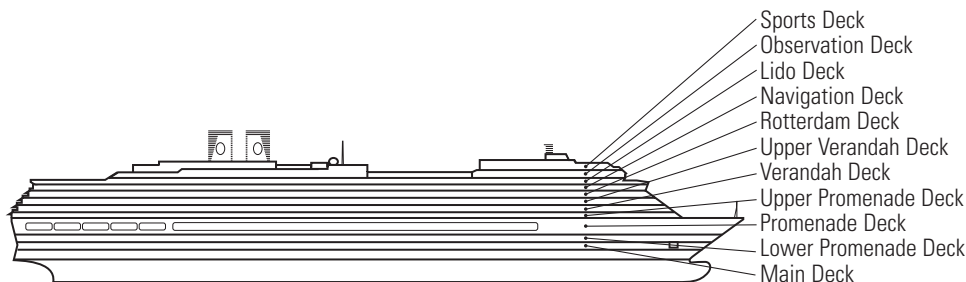

VERANDAH SUITES

SB
Neptune Suites: 2 lower beds convertible to 1 king-size bed, bathroom with dual sink vanity, full-size whirlpool bath & shower & additional shower stall, large sitting area, dressing room, private verandah, 1 sofa bed for 2 persons, floor-to-ceiling windows. Approximately 500–712 sq. ft. including verandah.

VERANDAH STATEROOMS

VA VB VC VE VF VH
Verandah: 2 lower beds convertible to 1 queen-size bed, bathtub & shower, sitting area, private verandah, floor-to-ceiling windows. Approximately 212–359 sq. ft. including verandah.

OCEAN-VIEW STATEROOMS

D
Large: 2 lower beds convertible to 1 queen-size bed, bathtub & shower. Approximately 174–180 sq. ft.

G H HH
Large: 2 lower beds convertible to 1 queen-size bed, bathtub & shower. All G-category staterooms have partial sea views. All H- & HH-category staterooms have fully obstructed views. Approximately 174–180 sq. ft.

INTERIOR STATEROOMS

K
Large or Standard: 2 lower beds convertible to 1 queen-size bed, shower. Approximately 151–233 sq. ft.

L N
Standard: 2 lower beds convertible to 1 queen-size bed, shower. Approximately 151–233 sq. ft.