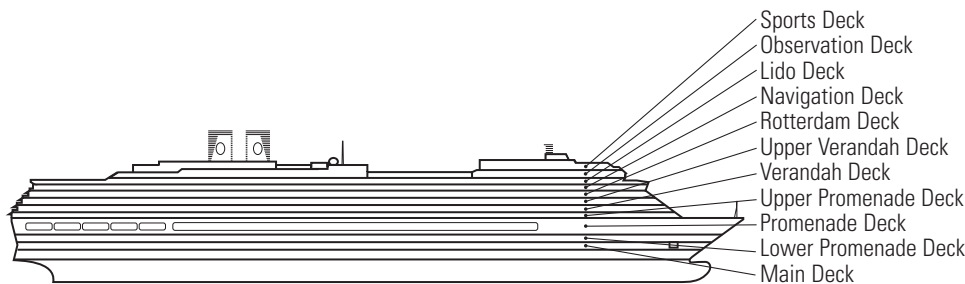

VERANDAH SUITES

■ SB ■ SC

Neptune Suites: 2 lower beds convertible to 1 king-size bed, bathroom with dual sink vanity, full-size whirlpool bath & shower & additional shower stall, large sitting area, dressing room, private verandah, 1 sofa bed for 2 persons, floor-to-ceiling windows. Approximately 500–712 sq. ft. including verandah.

■ SS

Signature Suites: 2 lower beds convertible to 1 queen-size bed, bathroom with dual sink vanity, full-size whirlpool bath & shower & additional shower stall, large sitting area, private verandah, 1 sofa bed for 1 person, floor-to-ceiling windows. Approximately 372–384 sq. ft. including verandah.

VERANDAH STATEROOMS

■ VA ■ VB ■ VC ■ VD

Verandah: 2 lower beds convertible to 1 queen-size bed, bathtub & shower, sitting area, private verandah, floor-to-ceiling windows. Approximately 213–359 sq. ft. including verandah.

OCEAN-VIEW STATEROOMS

■ F

Large: 2 lower beds convertible to 1 queen-size bed, bathtub & shower. Approximately 174–180 sq. ft.

INTERIOR STATEROOMS

■ I ■ K

Large or Standard: 2 lower beds convertible to 1 queen-size bed, shower. Approximately 151–233 sq. ft.

■ L

Standard: 2 lower beds convertible to 1 queen-size bed, shower. Approximately 151–233 sq. ft.