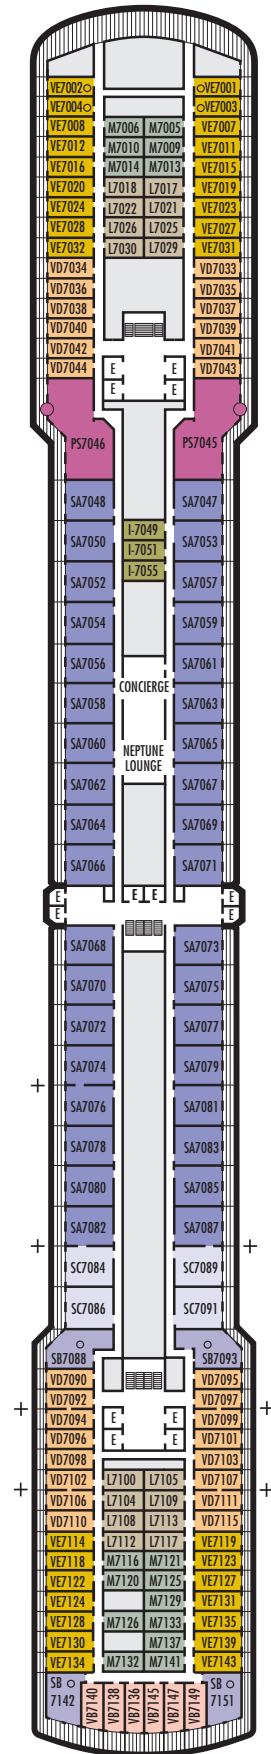

VERANDAH SUITES

PS
Pinnacle Suites: Bedroom with 1 king-size bed, oversized whirlpool bath & shower & additional shower stall, living room, dining room, dressing room, private verandah with whirlpool, pantry, 1 sofa bed for 2 persons, microwave, refrigerator, guest toilet, private stereo system, floor-to-ceiling windows.
Approximately 1,150 sq. ft. including verandah.

SA SB SC
Neptune Suites: 2 lower beds convertible to 1 king-size bed, bathroom with dual sink vanity, full-size whirlpool bath & shower & additional shower stall, large sitting area, dressing room, private verandah, 1 sofa bed for 2 persons, floor-to-ceiling windows.
Approximately 500–712 sq. ft. including verandah.

VERANDAH STATEROOMS

VB VD VE
Verandah: 2 lower beds convertible to 1 queen-size bed, bathtub & shower, sitting area, private verandah, floor-to-ceiling windows.
Approximately 212–359 sq. ft. including verandah.

INTERIOR STATEROOMS

I
Large or Standard: 2 lower beds convertible to 1 queen-size bed, shower.
Approximately 151–233 sq. ft.

L M
Standard: 2 lower beds convertible to 1 queen-size bed, shower.
Approximately 151–233 sq. ft.