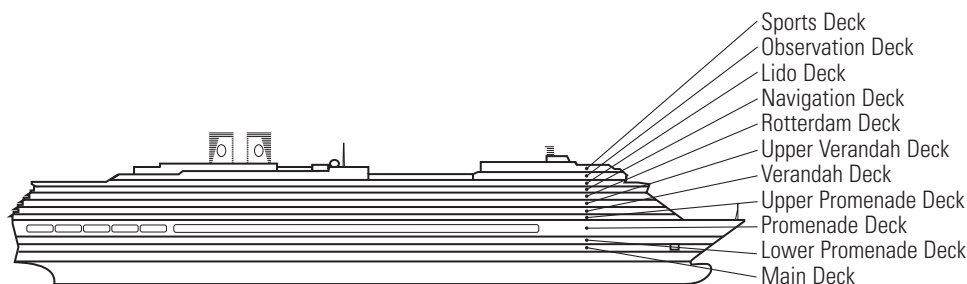

DECK PLANS & STATEROOMS

The deck plans are color-coded by category of stateroom, and the category letter precedes the stateroom number in each room. All staterooms are equipped with interactive LED television with On Demand movies, programming and multichannel music; mini-bar; mini-safe; data port; telephone.

Important Note: Not all staterooms within each category have the same furniture configuration and/or facilities. Appropriate symbols within the rooms on the deck plans describe differences from the stateroom descriptions below.

All information is subject to change.

STATEROOM SYMBOL LEGEND

- Quad (2 lower beds, 1 sofa bed, 1 upper)
- Triple (2 lower beds, 1 sofa bed)
- △ Partial sea view
- × Fully obstructed view
- + Connecting rooms
- Shower only
- ♠ Single sink vanity
- Staterooms have solid steel verandah railings instead of clear-view Plexiglas® railings
- ♿ Suites SC6175 & SC6164 are fully accessible, bathtub and roll-in shower. Suite SS6108 and staterooms I-8037, VB6004, VB6003, D1100, C1082, C1081, J1074, K1012 & K1011 are fully accessible, roll-in shower only.
- ▼ Suites SY8068, SY5002 & SY5001 are fully accessible with single side approach to the bed, bathtub and roll-in shower
- ★ Staterooms VA8032, VA8031, VA6049, VA5140, VA5137, VA5054, VA5051, VA4132, VA4131, H4090, H4089, VA4052 & VA4051 are ambulatory accessible, roll-in shower only