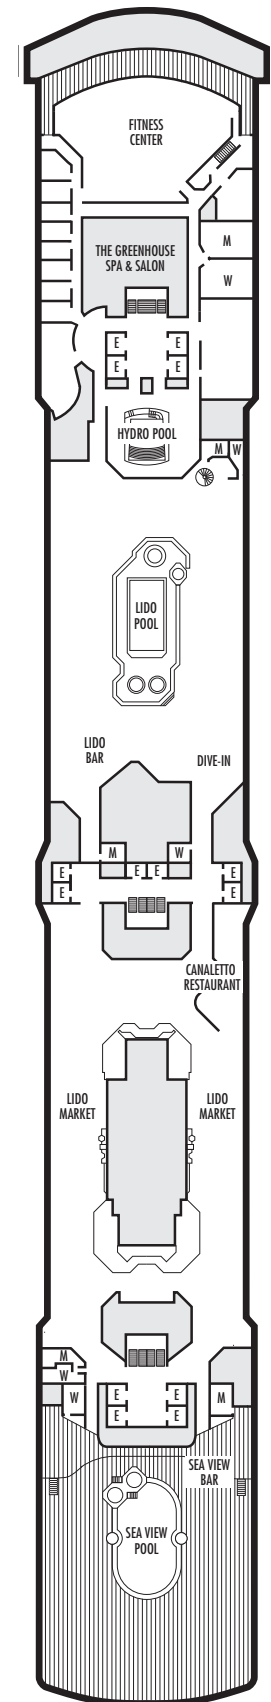

MS ZUIDERDAM

DECK PLANS & STATEROOMS

The deck plans are color-coded by category of stateroom, and the category letter precedes the stateroom number in each room. All staterooms are equipped with interactive LED television with On Demand movies, programming and multichannel music; mini-bar; mini-safe; data port; telephone.

Important Note: Not all staterooms within each category have the same furniture configuration and/or facilities. Appropriate symbols within the rooms on the deck plans describe differences from the stateroom descriptions below.

All information is subject to change.

STATEROOM SYMBOL LEGEND

- Quad (2 lower beds, 1 sofa bed, 1 upper)
- Triple (2 lower beds, 1 sofa bed)
- △ Partial sea view
- × Fully obstructed view
- + Connecting rooms
- Shower only
- ♠ Single sink vanity
- Staterooms have solid steel verandah railings instead of clear-view Plexiglas® railings
- ♿ Suites SC6175 & SC6164 are fully accessible, bathtub and roll-in shower. Suite SS6108 and staterooms I-8037, VB6004, VB6003, D1100, C1082, C1081, J1074, K1012 & K1011 are fully accessible, roll-in shower only.
- ▼ Suites SY8068, SY5002 & SY5001 are fully accessible with single side approach to the bed, bathtub and roll-in shower
- ★ Staterooms VA8032, VA8031, VA6049, VA5140, VA5137, VA5054, VA5051, VA4132, VA4131, H4090, H4089, VA4052 & VA4051 are ambulatory accessible, roll-in shower only