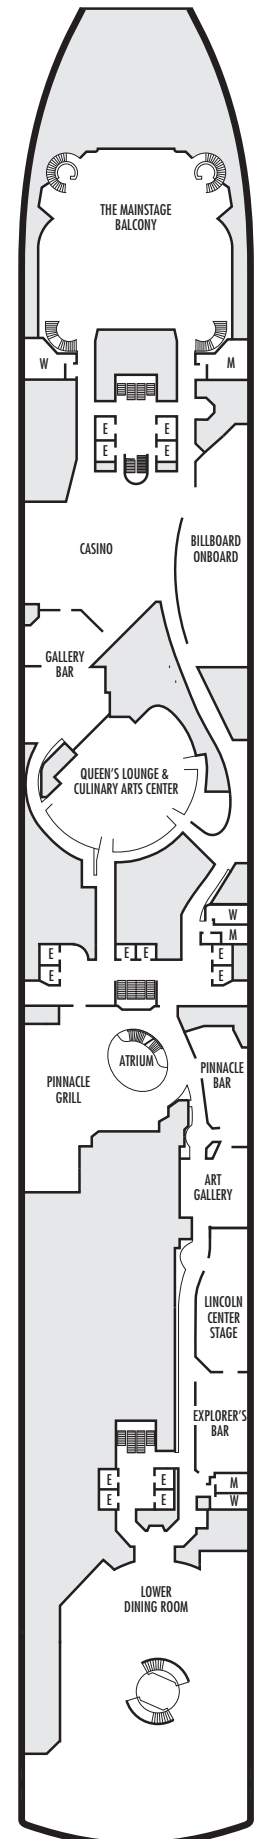

DECK PLANS & STATEROOMS

The deck plans are color-coded by category of stateroom, and the category letter precedes the stateroom number in each room. All staterooms are equipped with interactive LED television with On Demand movies, programming and multichannel music; mini-bar; mini-safe; data port; telephone.

Important Note: Not all staterooms within each category have the same furniture configuration and/or facilities. Appropriate symbols within the rooms on the deck plans describe differences from the stateroom descriptions below.

All information is subject to change.

STATEROOM SYMBOL LEGEND

- Quad (2 lower beds, 1 sofa bed, 1 upper)
- Triple (2 lower beds, 1 sofa bed)
- △ Partial sea view
- × Fully obstructed view
- + Connecting rooms
- Shower only
- ♠ Single sink vanity
- Staterooms have solid steel verandah railings instead of clear-view Plexiglas® railings
- ♿ Suites SC6175 & SC6164 are fully accessible, bathtub and roll-in shower. Suite SS6108 and staterooms I-8037, VB6004, VB6003, D1100, C1082, C1081, J1074, K1012 & K1011 are fully accessible, roll-in shower only.
- ▼ Suites SY8068, SY5002 & SY5001 are fully accessible with single side approach to the bed, bathtub and roll-in shower
- ★ Staterooms VA8032, VA8031, VA6049, VA5140, VA5137, VA5054, VA5051, VA4132, VA4131, H4090, H4089, VA4052 & VA4051 are ambulatory accessible, roll-in shower only