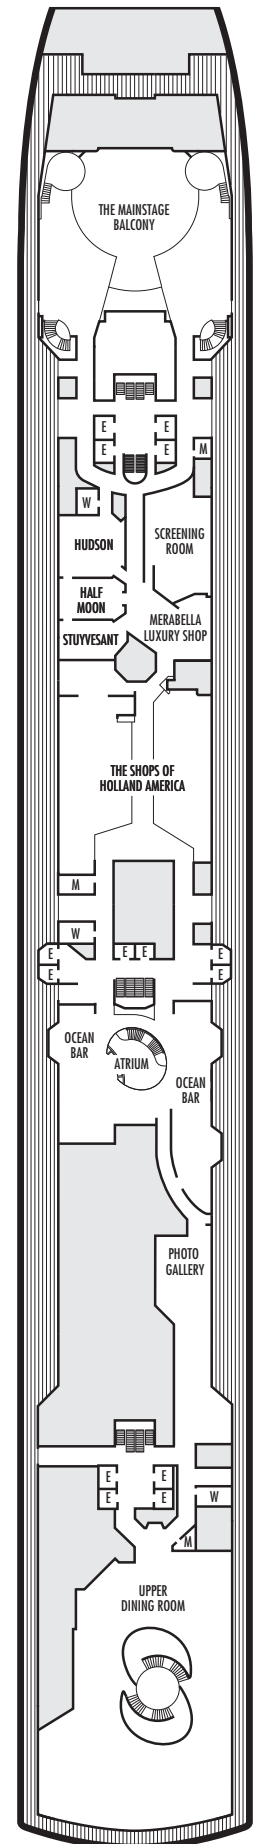

MS ZUIDERDAM

DECK PLANS & STATEROOMS

The deck plans are color-coded by category of stateroom, and the category letter precedes the stateroom number in each room. All staterooms are equipped with interactive LED television with On Demand movies, programming and multichannel music; mini-bar; mini-safe; data port; telephone.

Important Note: Not all staterooms within each category have the same furniture configuration and/or facilities. Appropriate symbols within the rooms on the deck plans describe differences from the stateroom descriptions below.

All information is subject to change.

STATEROOM SYMBOL LEGEND

- Quad (2 lower beds, 1 sofa bed, 1 upper)
- Triple (2 lower beds, 1 sofa bed)
- △ Partial sea view
- × Fully obstructed view
- + Connecting rooms
- Shower only
- ♠ Single sink vanity
- Staterooms have solid steel verandah railings instead of clear-view Plexiglas® railings
- ♿ Suites SC6175 & SC6164 are fully accessible, bathtub and roll-in shower. Suite SS6108 and staterooms I-8037, VB6004, VB6003, D1100, C1082, C1081, J1074, K1012 & K1011 are fully accessible, roll-in shower only.
- ▼ Suites SY8068, SY5002 & SY5001 are fully accessible with single side approach to the bed, bathtub and roll-in shower
- ★ Staterooms VA8032, VA8031, VA6049, VA5140, VA5137, VA5054, VA5051, VA4132, VA4131, H4090, H4089, VA4052 & VA4051 are ambulatory accessible, roll-in shower only