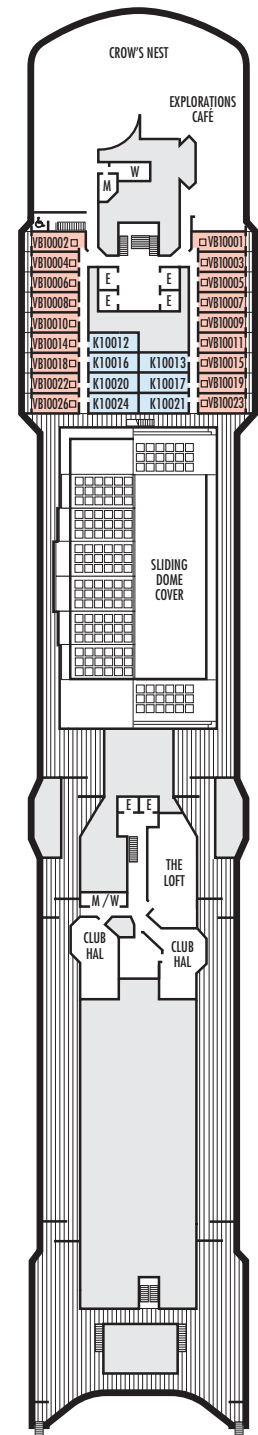

Important Note: Not all staterooms within each category have the same furniture configuration and/or facilities. Appropriate symbols within the rooms on the deck plans describe differences from the stateroom descriptions below.

All information is subject to change.

STATEROOM SYMBOL LEGEND

- Quad (2 lower beds, 1 sofa bed, 1 upper)
- Triple (2 lower beds, 1 sofa bed)
- △ Partial sea view
- × Fully obstructed view
- + Connecting rooms
- Shower only
- ♠ Single sink vanity
- Staterooms have solid steel verandah railings instead of clear-view Plexiglas® railings
- ♿ Suites SC6175 & SC6164 are fully accessible, bathtub and roll-in shower. Suite SS6108 and staterooms I-8037, VB6004, VB6003, D1100, C1082, C1081, J1074, K1012 & K1011 are fully accessible, roll-in shower only.
- ▼ Suites SY8068, SY5002 & SY5001 are fully accessible with single side approach to the bed, bathtub and roll-in shower
- ★ Staterooms VA8032, VA8031, VA6049, VA5140, VA5137, VA5054, VA5051, VA4132, VA4131, H4090, H4089, VA4052 & VA4051 are ambulatory accessible, roll-in shower only

VERANDAH STATEROOMS

VB

Verandah: 2 lower beds convertible to 1 queen-size bed, bathtub & shower, sitting area, private verandah, floor-to-ceiling windows. Approximately 212–359 sq. ft including verandah.

INTERIOR STATEROOMS

K

Large or Standard: 2 lower beds convertible to 1 queen-size bed, shower. Approximately 151–233 sq. ft.