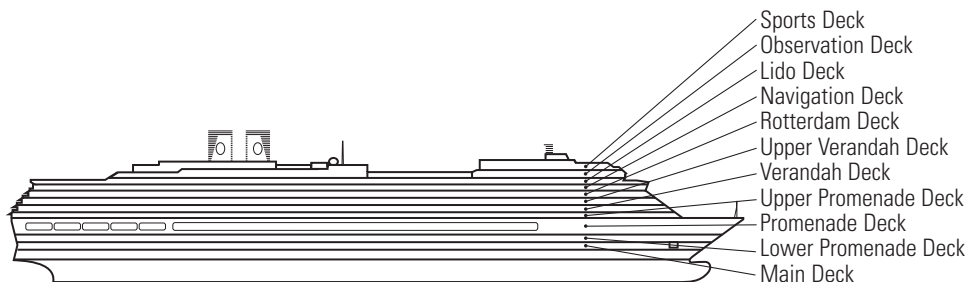

VERANDAH SUITES

PS
Pinnacle Suites: Bedroom with 1 king-size bed, oversized whirlpool bath & shower & additional shower stall, living room, dining room, dressing room, private verandah with whirlpool, pantry, 1 sofa bed for 2 persons, microwave, refrigerator, guest toilet, private stereo system, floor-to-ceiling windows.
Approximately 1,150 sq. ft. including verandah.

SA SB SC
Neptune Suites: 2 lower beds convertible to 1 king-size bed, bathroom with dual sink vanity, full-size whirlpool bath & shower & additional shower stall, large sitting area, dressing room, private verandah, 1 sofa bed for 2 persons, floor-to-ceiling windows.
Approximately 500–712 sq. ft. including verandah.

VERANDAH STATEROOMS

VB VD VE
Verandah: 2 lower beds convertible to 1 queen-size bed, bathtub & shower, sitting area, private verandah, floor-to-ceiling windows.
Approximately 212–359 sq. ft. including verandah.

INTERIOR STATEROOMS

I
Large or Standard: 2 lower beds convertible to 1 queen-size bed, shower.
Approximately 151–233 sq. ft.

L M
Standard: 2 lower beds convertible to 1 queen-size bed, shower.
Approximately 151–233 sq. ft.