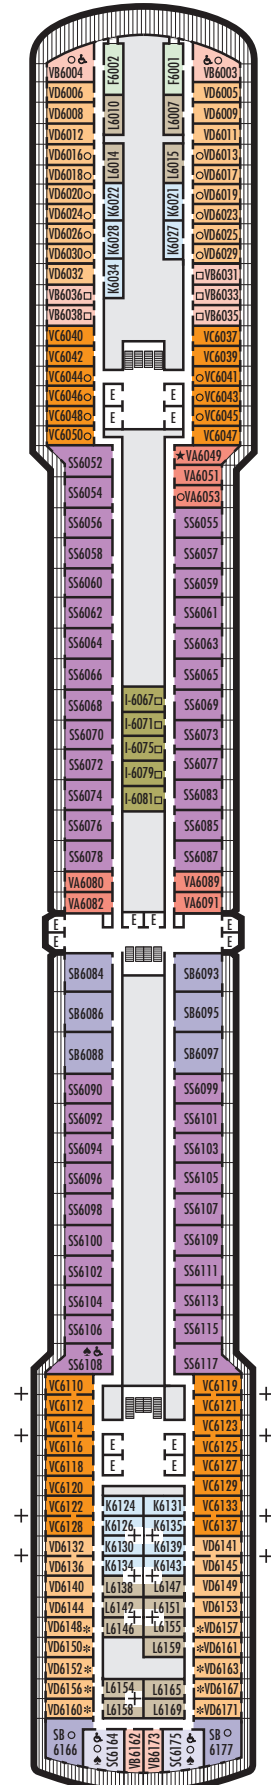

**OCEAN-VIEW STATEROOMS**

- C ■ D ■ DD ■ E ■ F
- Large:** 2 lower beds convertible to 1 queen-size bed, bathtub & shower.  
Approximately 174–180 sq. ft.

**INTERIOR STATEROOMS**

- J
- Large:** 2 lower beds convertible to 1 queen-size bed, shower.  
Approximately 151–233 sq. ft.
- K
- Large or Standard:** 2 lower beds convertible to 1 queen-size bed, shower.  
Approximately 151–233 sq. ft.

**INTERIOR STATEROOMS**

**K**  
**Large or Standard:** 2 lower beds convertible to 1 queen-size bed, shower. Approximately 151–233 sq. ft.

**L N**  
**Standard:** 2 lower beds convertible to 1 queen-size bed, shower. Approximately 151–233 sq. ft.

**INTERIOR STATEROOMS**

**K**

**Large or Standard:** 2 lower beds convertible to 1 queen-size bed, shower. Approximately 151–233 sq. ft.

**L**

**Standard:** 2 lower beds convertible to 1 queen-size bed, shower. Approximately 151–233 sq. ft.

■ L

**Standard:** 2 lower beds convertible to 1 queen-size bed, shower. Approximately 151–233 sq. ft.

**EFFECTIVE AFTER NOV 5, 2017**  
**MS ZUIDERDAM**

**DECK PLANS & STATEROOMS**

The deck plans are color-coded by category of stateroom, and the category letter precedes the stateroom number in each room. All staterooms are equipped with interactive LED television with On Demand movies, programming and multichannel music; mini-bar; mini-safe; data port; telephone.