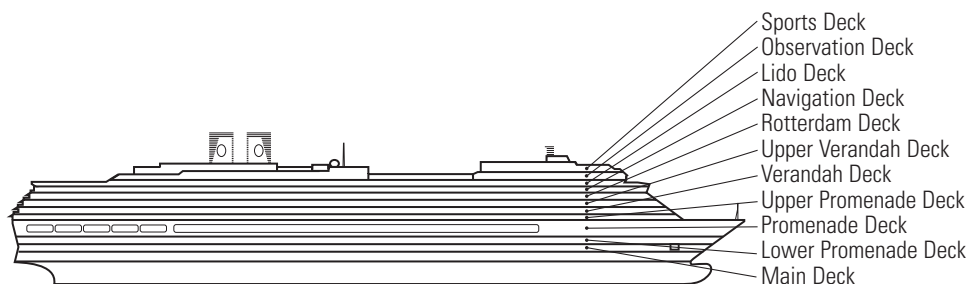

MS ZUIDERDAM

DECK PLANS & STATEROOMS

The deck plans are color-coded by category of stateroom, and the category letter precedes the stateroom number in each room. All staterooms are equipped with interactive LED television with On Demand movies, programming and multichannel music; mini-bar; mini-safe; data port; telephone.

Important Note: Not all staterooms within each category have the same furniture configuration and/or facilities. Appropriate symbols within the rooms on the deck plans describe differences from the stateroom descriptions below.

All information is subject to change.

STATEROOM SYMBOL LEGEND

- Quad (2 lower beds, 1 sofa bed, 1 upper)
- Triple (2 lower beds, 1 sofa bed)
- △ Partial sea view
- × Fully obstructed view
- + Connecting rooms
- Shower only
- ♠ Single sink vanity
- Staterooms have solid steel verandah railings instead of clear-view Plexiglas® railings
- ♿ Suites SC6175 & SC6164 are fully accessible, bathtub and roll-in shower. Suite SS6108 and staterooms I-8037, VB6004, VB6003, D1100, C1082, C1081, J1074, K1012 & K1011 are fully accessible, roll-in shower only.
- ▼ Suites SY8068, SY5002 & SY5001 are fully accessible with single side approach to the bed, bathtub and roll-in shower
- ★ Staterooms VA8032, VA8031, VA6049, VA5140, VA5137, VA5054, VA5051, VA4132, VA4131, H4090, H4089, VA4052 & VA4051 are ambulatory accessible, roll-in shower only