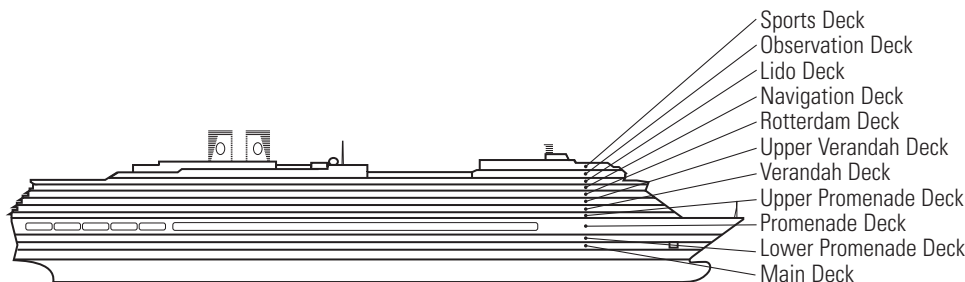

**EFFECTIVE AFTER NOV 5, 2017**  
**MS ZUIDERDAM**

**DECK PLANS & STATEROOMS**

The deck plans are color-coded by category of stateroom, and the category letter precedes the stateroom number in each room. All staterooms are equipped with interactive LED television with On Demand movies, programming and multichannel music; mini-bar; mini-safe; data port; telephone.