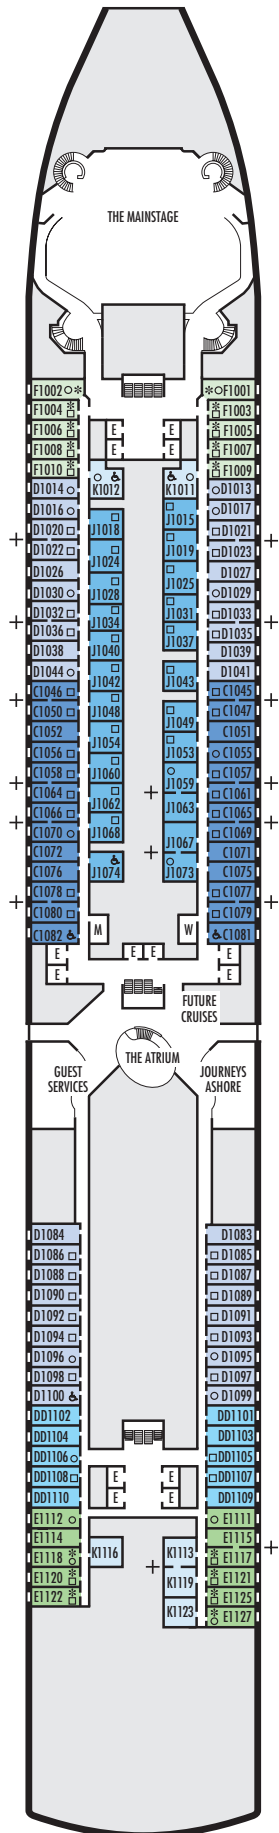

All information is subject to change.

STATEROOM SYMBOL LEGEND

- Quad (2 lower beds, 1 sofa bed, 1 upper)
- Triple (2 lower beds, 1 sofa bed)
- △ Partial sea view
- × Fully obstructed view
- + Connecting rooms
- Shower only
- ♠ Single sink vanity
- Staterooms have solid steel verandah railings instead of clear-view Plexiglas® railings
- ♿ Suites SC6175 & SC6164 are fully accessible, bathtub and roll-in shower. Suite SS6108 and staterooms I-8037, VB6004, VB6003, D1100, C1082, C1081, J1074, K1012 & K1011 are fully accessible, roll-in shower only.
- ▼ Suites SY8068, SY5002 & SY5001 are fully accessible with single side approach to the bed, bathtub and roll-in shower
- ★ Staterooms VA8032, VA8031, VA6049, VA5140, VA5137, VA5054, VA5051, VA4132, VA4131, H4090, H4089, VA4052 & VA4051 are ambulatory accessible, roll-in shower only

OCEAN-VIEW STATEROOMS

- C ■ D ■ DD ■ E ■ F
- **Large:** 2 lower beds convertible to 1 queen-size bed, bathtub & shower.
  Approximately 174–180 sq. ft.

INTERIOR STATEROOMS

- J
- **Large:** 2 lower beds convertible to 1 queen-size bed, shower.
  Approximately 151–233 sq. ft.
- K
- **Large or Standard:** 2 lower beds convertible to 1 queen-size bed, shower.
  Approximately 151–233 sq. ft.

DECK 1—MAIN DECK
Staterooms 1001–1127