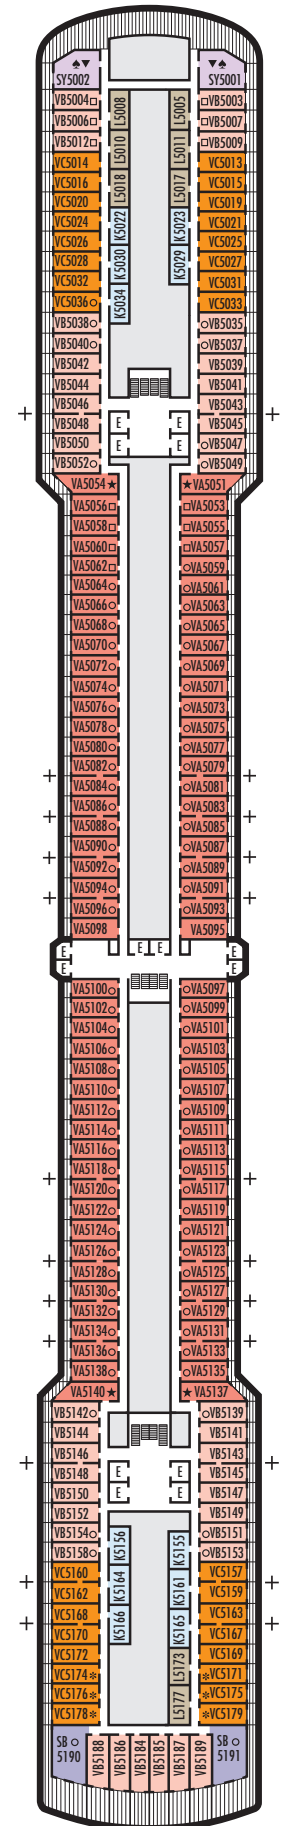

**OCEAN-VIEW STATEROOMS**

- C ■ D ■ DD ■ E ■ F
- Large:** 2 lower beds convertible to 1 queen-size bed, bathtub & shower.  
Approximately 174–180 sq. ft.

**INTERIOR STATEROOMS**

- J
- Large:** 2 lower beds convertible to 1 queen-size bed, shower.  
Approximately 151–233 sq. ft.
- K
- Large or Standard:** 2 lower beds convertible to 1 queen-size bed, shower.  
Approximately 151–233 sq. ft.

**INTERIOR STATEROOMS**

**K**  
**Large or Standard:** 2 lower beds convertible to 1 queen-size bed, shower. Approximately 151–233 sq. ft.

**L N**  
**Standard:** 2 lower beds convertible to 1 queen-size bed, shower. Approximately 151–233 sq. ft.

**VERANDAH STATEROOMS**

**VA VB VC**

**Verandah:** 2 lower beds convertible to 1 queen-size bed, bathtub & shower, sitting area, private verandah, floor-to-ceiling windows. Approximately 212–359 sq. ft. including verandah.

**INTERIOR STATEROOMS**

**K**

**Large or Standard:** 2 lower beds convertible to 1 queen-size bed, shower. Approximately 151–233 sq. ft.

**L**

**Standard:** 2 lower beds convertible to 1 queen-size bed, shower. Approximately 151–233 sq. ft.